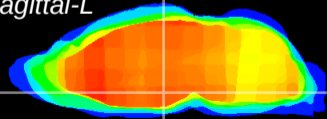

Coronal

Sagittal-R

Sagittal-L

ViBrism: CX09400
Horizontal

DM