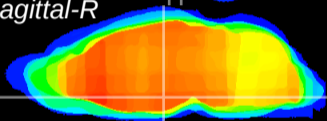

Coronal

Sagittal-R

Sagittal-L

ViBrism: CX09400
Horizontal

DM