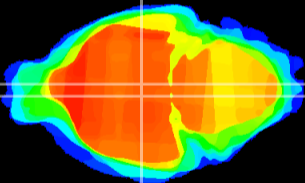

Coronal

Sagittal-R

Sagittal-L

ViBrism: CX09400
Horizontal

DM