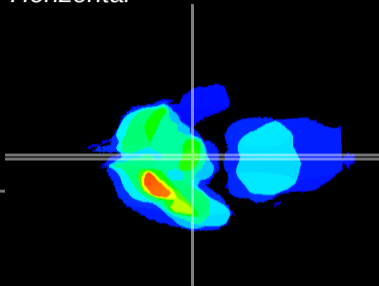

Coronal

Sagittal-R

Sagittal-L

ViBrism: CX09400
Horizontal

ME