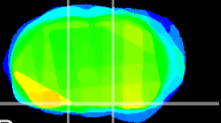

Coronal

Sagittal-R

Sagittal-L

ViBrism: CX09405
Horizontal

S0