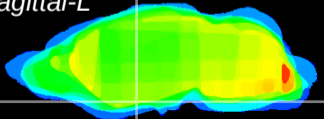

Coronal

Sagittal-R

Sagittal-L

ViBrism: CX09405
Horizontal

S0