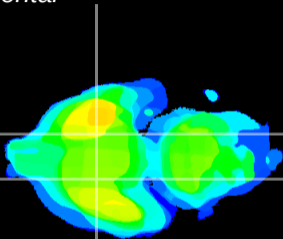

Coronal

Sagittal-R

Sagittal-L

ViBrism: CX09405
Horizontal

S0