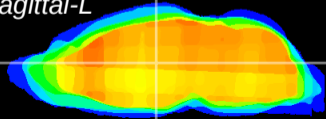

Coronal

Sagittal-R

Sagittal-L

ViBrism: CX09408
Horizontal

MD