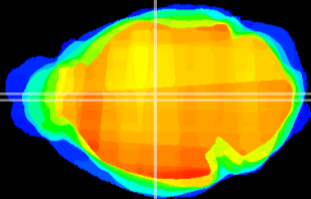

Coronal

Sagittal-R

Sagittal-L

ViBrism: CX09408
Horizontal

MD