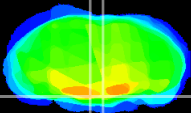

Coronal

Sagittal-R

Sagittal-L

ViBrism: CX09410
Horizontal

Pn