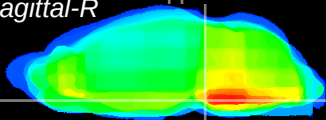

Coronal

Sagittal-R

Sagittal-L

ViBrism: CX09410
Horizontal

Pn