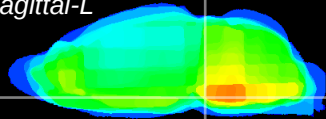

Coronal

Sagittal-R

Sagittal-L

ViBrism: CX09410
Horizontal

Pn