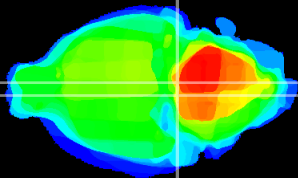

Coronal

Sagittal-R

Sagittal-L

ViBrism: CX09410
Horizontal

Pn