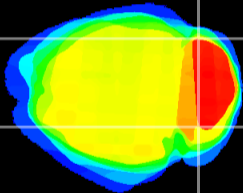

Coronal

Sagittal-R

Sagittal-L

ViBrism: CX09413
Horizontal

Cb lobe