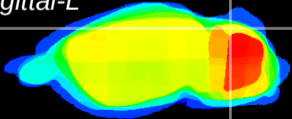

Coronal

Sagittal-R

Sagittal-L

ViBrism: CX09413
Horizontal

Cb lobe