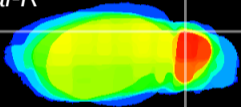

Coronal

Sagittal-R

Sagittal-L

ViBrism: CX09413
Horizontal

Cb lobe