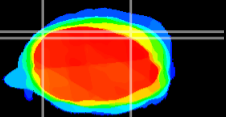

Coronal

Sagittal-R

Sagittal-L

ViBrism: CX09413
Horizontal

Cb lobe