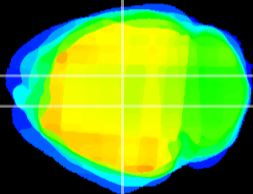

Coronal

Sagittal-R

Sagittal-L

ViBrism: CX09415
Horizontal

DG