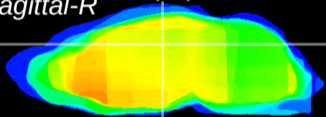

Coronal

Sagittal-R

Sagittal-L

ViBrism: CX09415
Horizontal

DG