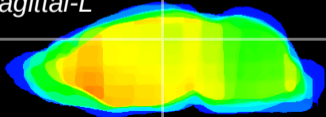

Coronal

Sagittal-R

Sagittal-L

ViBrism: CX09415
Horizontal

DG