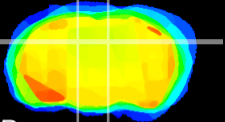

Coronal

Sagittal-R

Sagittal-L

ViBrism: CX09415
Horizontal

DG