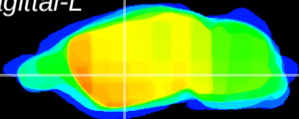

Coronal

Sagittal-R

Sagittal-L

ViBrism: CX09415
Horizontal

GP