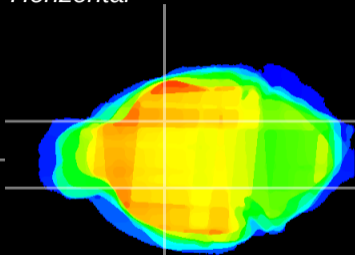

Coronal

Sagittal-R

Sagittal-L

ViBrism: CX09415
Horizontal

GP