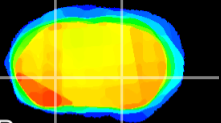

Coronal

Sagittal-R

Sagittal-L

ViBrism: CX09415
Horizontal

GP