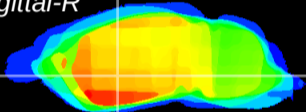

Coronal

Sagittal-R

Sagittal-L

ViBrism: CX09415
Horizontal

GP