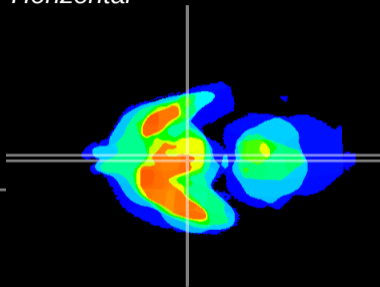

Coronal

Sagittal-R

Sagittal-L

ViBrism: CX09416
Horizontal

Arc