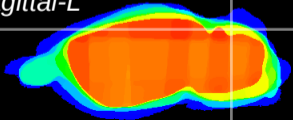

Coronal

Sagittal-R

Sagittal-L

ViBrism: CX09416
Horizontal

Cb lobe