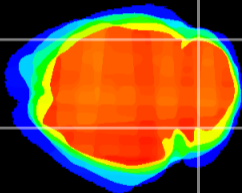

Coronal

Sagittal-R

Sagittal-L

ViBrism: CX09416
Horizontal

Cb lobe