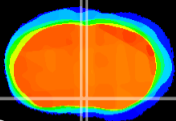

Coronal

Sagittal-R

Sagittal-L

ViBrism: CX09416
Horizontal

MPA