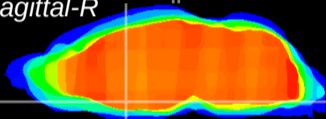

Coronal

Sagittal-R

Sagittal-L

ViBrism: CX09416
Horizontal

MPA