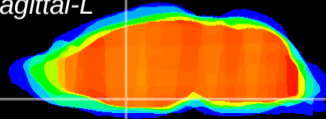

Coronal

Sagittal-R

Sagittal-L

ViBrism: CX09416
Horizontal

MPA