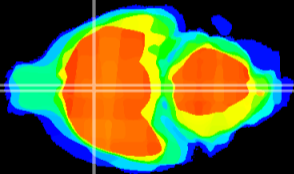

Coronal

Sagittal-R

Sagittal-L

ViBrism: CX09416
Horizontal

MPA