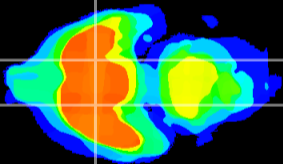

Coronal

Sagittal-R

Sagittal-L

ViBriSM: CX09416
Horizontal

S0