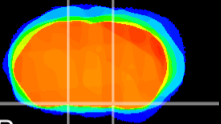

Coronal

Sagittal-R

Sagittal-L

ViBriSM: CX09416
Horizontal

S0