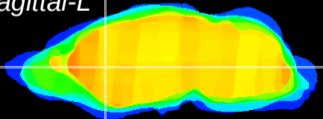

Coronal

Sagittal-R

Sagittal-L

ViBriSM: CX09424
Horizontal

CPu medial