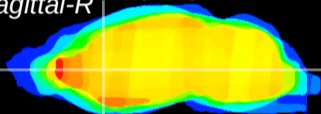

Coronal

Sagittal-R

Sagittal-L

ViBriSM: CX09424
Horizontal

CPu medial