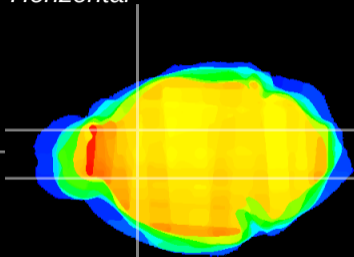

Coronal

Sagittal-R

Sagittal-L

ViBriSM: CX09424
Horizontal

CPu medial