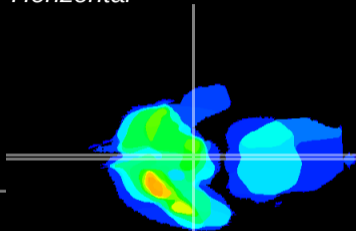

Coronal

Sagittal-R

Sagittal-L

ViBrism: CX09424
Horizontal

ME