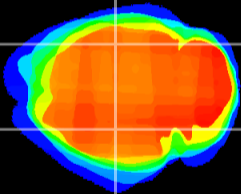

Coronal

Sagittal-R

Sagittal-L

ViBrism: CX09429
Horizontal

CA2/CA3