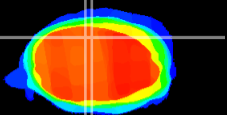

Coronal

Sagittal-R

Sagittal-L

ViBrism: CX09429
Horizontal

Cb vermis