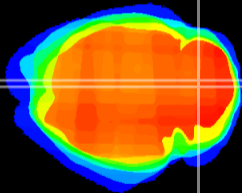

Coronal

Sagittal-R

Sagittal-L

ViBrism: CX09429
Horizontal

Cb vermis