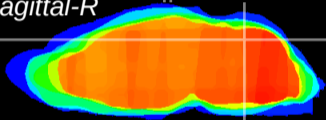

Coronal

Sagittal-R

Sagittal-L

ViBrism: CX09429
Horizontal

Cb vermis