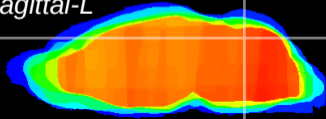

Coronal

Sagittal-R

Sagittal-L

ViBrism: CX09429
Horizontal

Cb vermis