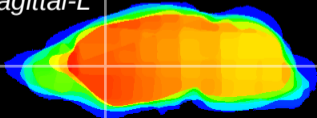

Coronal

Sagittal-R

Sagittal-L

ViBrism: CX09432
Horizontal

CPU medial