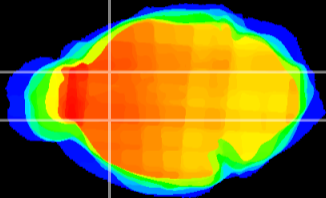

Coronal

Sagittal-R

Sagittal-L

ViBrism: CX09432
Horizontal

CPU medial