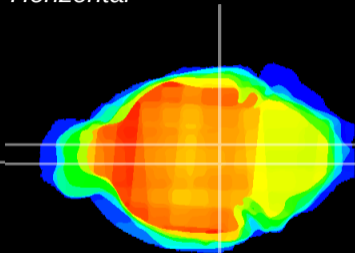

Coronal

Sagittal-R

Sagittal-L

ViBrism: CX09435
Horizontal

VTA