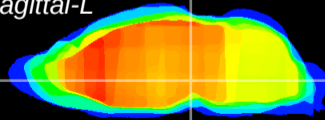

Coronal

Sagittal-R

Sagittal-L

ViBrism: CX09435
Horizontal

VTA