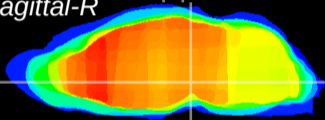

Coronal

Sagittal-R

Sagittal-L

ViBrism: CX09435
Horizontal

VTA