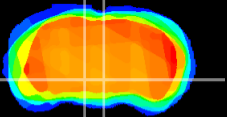

Coronal

Sagittal-R

Sagittal-L

ViBrism: CX09435
Horizontal

VTA