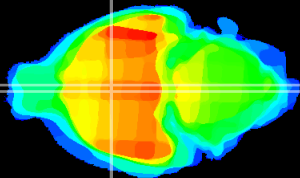

Coronal

Sagittal-R

Sagittal-L

ViBrism: CX09437
Horizontal

SPa dorsal