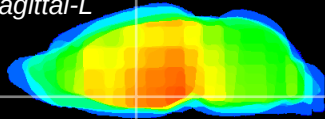

Coronal

Sagittal-R

Sagittal-L

ViBrism: CX09437
Horizontal

SPa dorsal