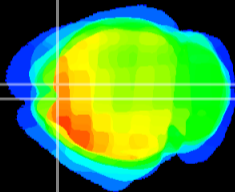

Coronal

Sagittal-R

Sagittal-L

ViBrism: CX09449
Horizontal

Cx motor