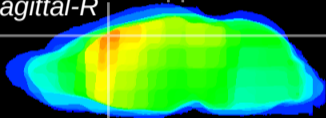

Coronal

Sagittal-R

Sagittal-L

ViBrism: CX09449
Horizontal

Cx motor