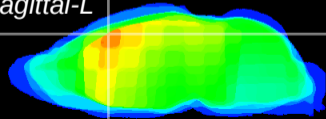

Coronal

Sagittal-R

Sagittal-L

ViBrism: CX09449
Horizontal

Cx motor