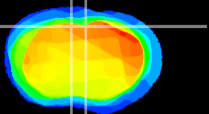

Coronal

Sagittal-R

Sagittal-L

ViBrism: CX09449
Horizontal

Cx motor