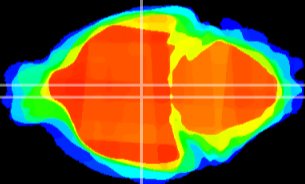

Coronal

Sagittal-R

Sagittal-L

ViBrism: CX09458
Horizontal

DM