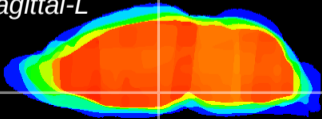

Coronal

Sagittal-R

Sagittal-L

ViBrism: CX09458
Horizontal

DM