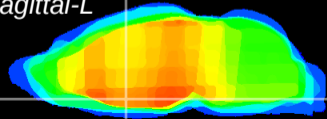

Coronal

Sagittal-R

Sagittal-L

ViBriSM: CX09460
Horizontal

MPA