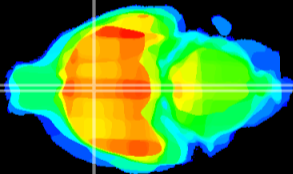

Coronal

Sagittal-R

Sagittal-L

ViBriSM: CX09460
Horizontal

MPA