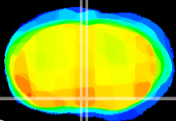

Coronal

Sagittal-R

Sagittal-L

ViBriSM: CX09460
Horizontal

MPA