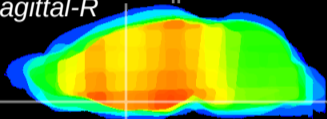

Coronal

Sagittal-R

Sagittal-L

ViBriSM: CX09460
Horizontal

MPA