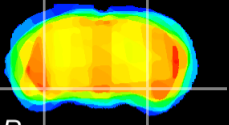

Coronal

Sagittal-R

Sagittal-L

ViBrisM: CX09460
Horizontal

ventral S