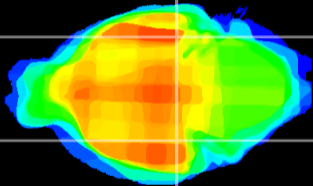

Coronal

Sagittal-R

Sagittal-L

ViBrisM: CX09460
Horizontal

ventral S