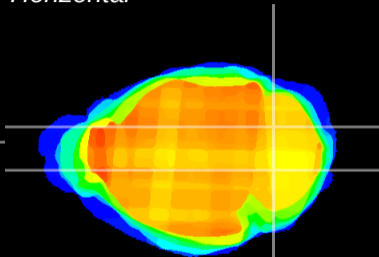

Coronal

Sagittal-R

Sagittal-L

ViBrisM: CX09461
Horizontal

Cb nucleus