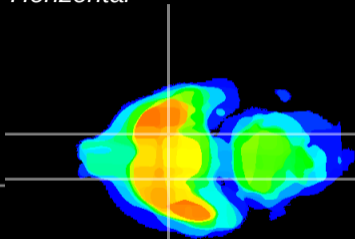

Coronal

Sagittal-R

Sagittal-L

ViBrisM: CX09465
Horizontal

S0