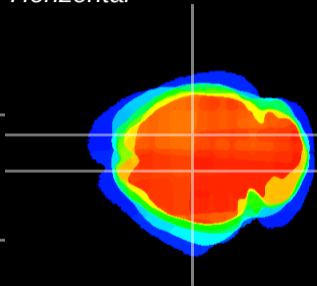

Coronal

Sagittal-R

Sagittal-L

ViBrism: CX09469
Horizontal

CA1