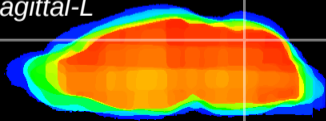

Coronal

Sagittal-R

Sagittal-L

ViBrism: CX09469  
Horizontal

Cb vermis