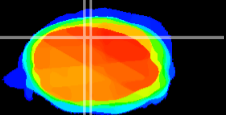

Coronal

Sagittal-R

Sagittal-L

ViBrism: CX09469  
Horizontal

Cb vermis