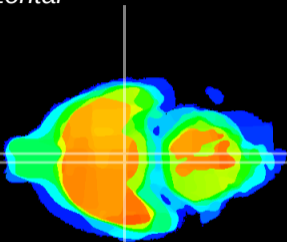

Coronal

Sagittal-R

Sagittal-L

ViBrism: CX09469
Horizontal

VMH