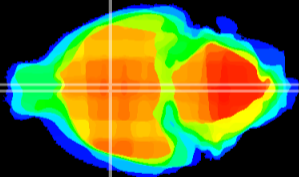

Coronal

Sagittal-R

Sagittal-L

ViBrism: CX09471
Horizontal

SPa dorsal