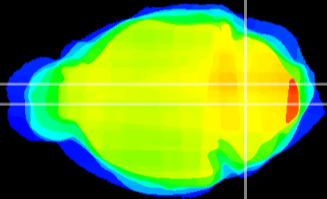

Coronal

Sagittal-R

Sagittal-L

ViBrism: CX09473
Horizontal

MVe