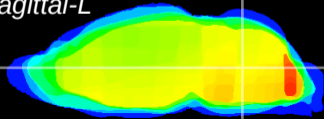

Coronal

Sagittal-R

Sagittal-L

ViBrism: CX09473
Horizontal

MVe