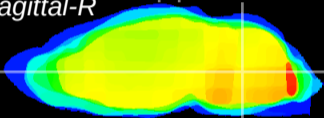

Coronal

Sagittal-R

Sagittal-L

ViBrism: CX09473
Horizontal

MVe