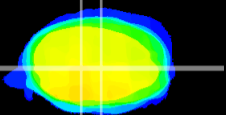

Coronal

Sagittal-R

Sagittal-L

ViBrism: CX09473
Horizontal

MVe