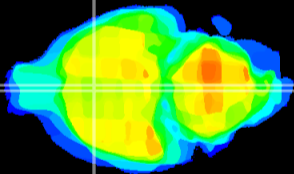

Coronal

Sagittal-R

Sagittal-L

ViBrisM: CX09474
Horizontal

MPA