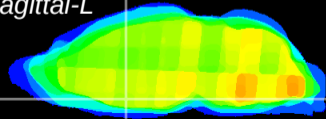

Coronal

Sagittal-R

Sagittal-L

ViBrisM: CX09474
Horizontal

MPA