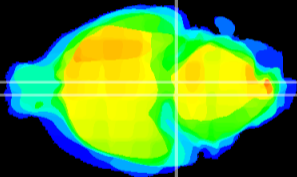

Coronal

Sagittal-R

Sagittal-L

ViBrism: CX09478
Horizontal

Pn