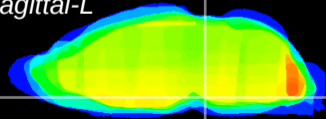

Coronal

Sagittal-R

Sagittal-L

ViBrism: CX09478
Horizontal

Pn