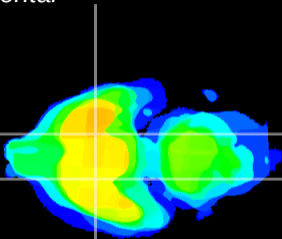

Coronal

Sagittal-R

Sagittal-L

ViBrism: CX09483
Horizontal

S0