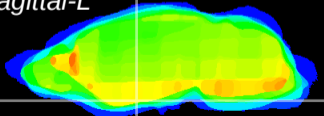

Coronal

Sagittal-R

Sagittal-L

ViBrism: CX09483
Horizontal

S0