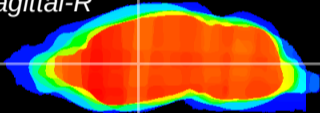

Coronal

Sagittal-R

Sagittal-L

ViBrism: CX09485
Horizontal

VA/VL