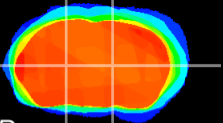

Coronal

Sagittal-R

Sagittal-L

ViBrism: CX09485
Horizontal

VA/VL