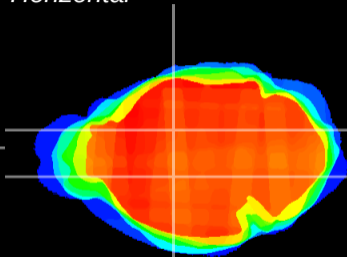

Coronal

Sagittal-R

Sagittal-L

ViBrism: CX09485
Horizontal

VA/VL