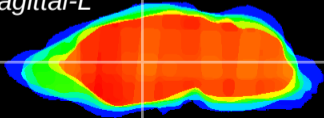

Coronal

Sagittal-R

Sagittal-L

ViBrism: CX09485
Horizontal

VA/VL