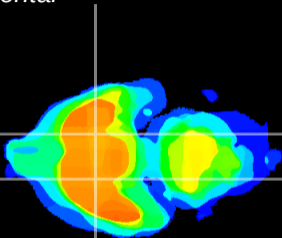

Coronal

Sagittal-R

Sagittal-L

ViBrism: CX09486
Horizontal

S0