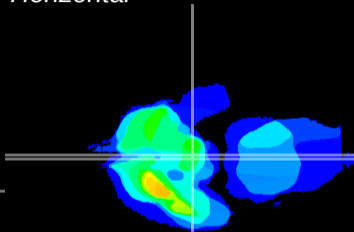

Coronal

Sagittal-R

Sagittal-L

ViBrism: CX09489
Horizontal

ME