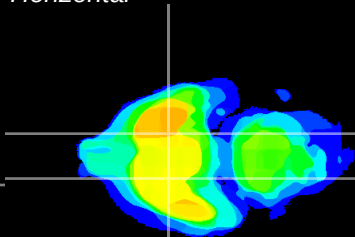

Coronal

Sagittal-R

Sagittal-L

ViBrism: CX09489
Horizontal

S0