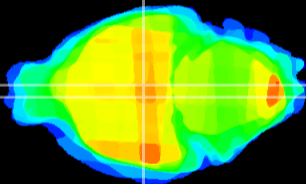

Coronal

Sagittal-R

Sagittal-L

ViBrism: CX09492
Horizontal

DM