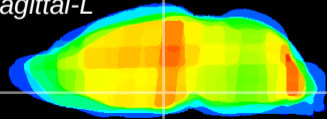

Coronal

Sagittal-R

Sagittal-L

ViBrism: CX09492
Horizontal

DM