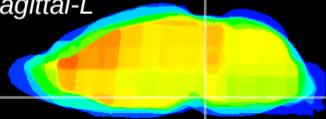

Coronal

Sagittal-R

Sagittal-L

ViBrism: CX09498
Horizontal

Pn