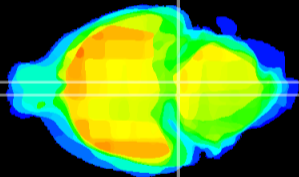

Coronal

Sagittal-R

Sagittal-L

ViBrism: CX09498
Horizontal

Pn