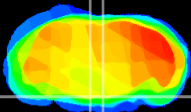

Coronal

Sagittal-R

Sagittal-L

ViBrism: CX09498
Horizontal

Pn