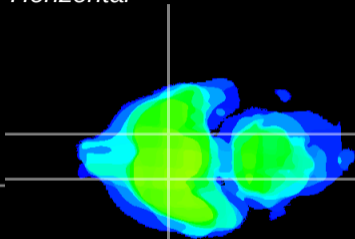

Coronal

Sagittal-R

Sagittal-L

ViBrism: CX09512
Horizontal

S0