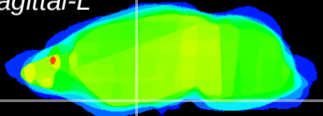

Coronal

Sagittal-R

Sagittal-L

ViBrism: CX09512
Horizontal

S0