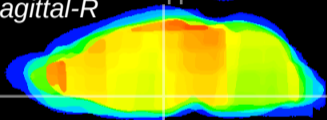

Coronal

Sagittal-R

Sagittal-L

ViBrism: CX09513
Horizontal

DM