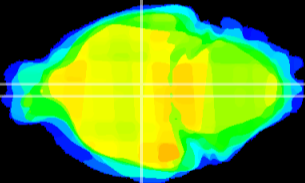

Coronal

Sagittal-R

Sagittal-L

ViBrism: CX09513
Horizontal

DM