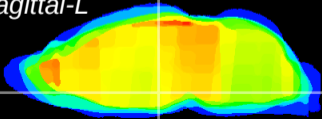

Coronal

Sagittal-R

Sagittal-L

ViBrism: CX09513
Horizontal

DM