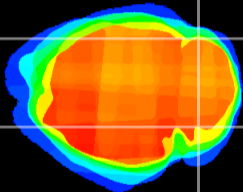

Coronal

Sagittal-R

Sagittal-L

ViBrism: CX09514
Horizontal

Cb lobe