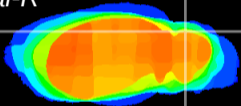

Coronal

Sagittal-R

Sagittal-L

ViBrism: CX09514
Horizontal

Cb lobe