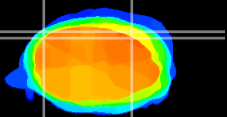

Coronal

Sagittal-R

Sagittal-L

ViBrism: CX09514
Horizontal

Cb lobe