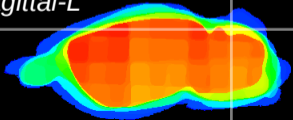

Coronal

Sagittal-R

Sagittal-L

ViBrism: CX09514
Horizontal

Cb lobe