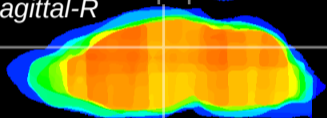

Coronal

Sagittal-R

Sagittal-L

ViBrism: CX09514
Horizontal

DG