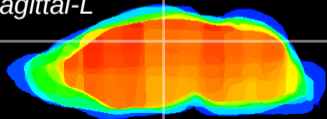

Coronal

Sagittal-R

Sagittal-L

ViBrism: CX09514
Horizontal

DG