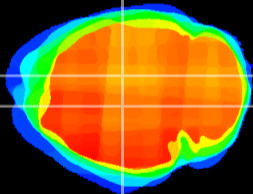

Coronal

Sagittal-R

Sagittal-L

ViBrism: CX09514
Horizontal

DG