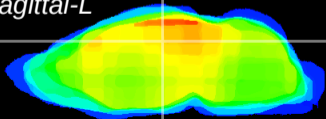

Coronal

Sagittal-R

Sagittal-L

ViBrism: CX09516
Horizontal

DG