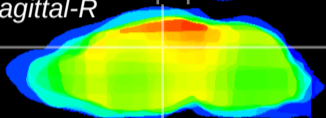

Coronal

Sagittal-R

Sagittal-L

ViBrism: CX09516
Horizontal

DG