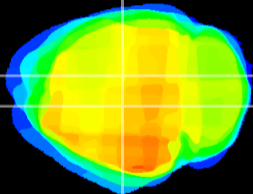

Coronal

Sagittal-R

Sagittal-L

ViBrism: CX09516
Horizontal

DG