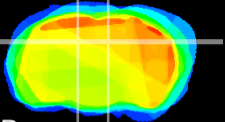

Coronal

Sagittal-R

Sagittal-L

ViBrism: CX09516
Horizontal

DG