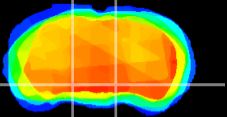

Coronal

Sagittal-R

Sagittal-L

ViBrism: CX09517
Horizontal

SN