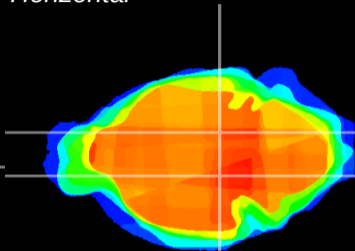

Coronal

Sagittal-R

Sagittal-L

ViBrism: CX09517
Horizontal

SN