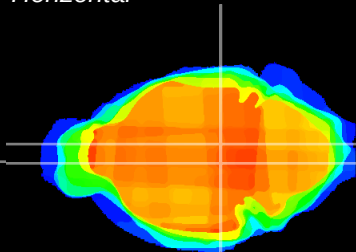

Coronal

Sagittal-R

Sagittal-L

ViBrism: CX09517
Horizontal

VTA