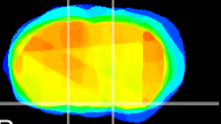

Coronal

Sagittal-R

Sagittal-L

ViBrism: CX09518
Horizontal

S0