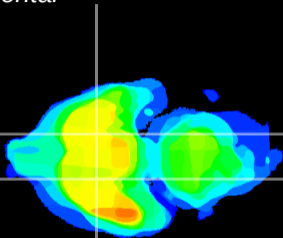

Coronal

Sagittal-R

Sagittal-L

ViBrism: CX09518
Horizontal

S0