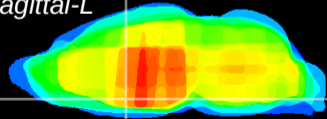

Coronal

Sagittal-R

Sagittal-L

ViBrism: CX09519  
Horizontal

MPA