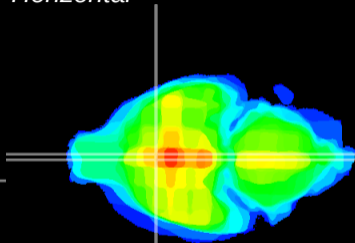

Coronal

Sagittal-R

Sagittal-L

ViBrism: CX09519  
Horizontal

MPA