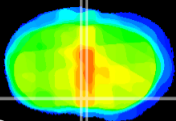

Coronal

Sagittal-R

Sagittal-L

ViBrism: CX09519  
Horizontal

MPA