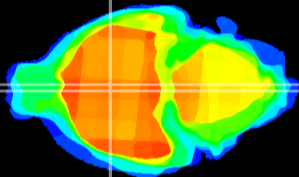

Coronal

Sagittal-R

Sagittal-L

ViBriSm: CX09520
Horizontal

SPa dorsal