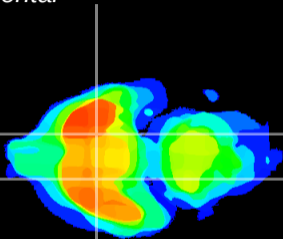

Coronal

Sagittal-R

Sagittal-L

ViBrism: CX09522
Horizontal

S0