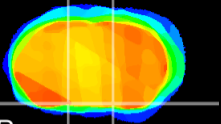

Coronal

Sagittal-R

Sagittal-L

ViBrism: CX09522
Horizontal

S0