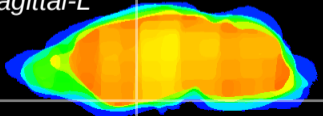

Coronal

Sagittal-R

Sagittal-L

ViBrism: CX09522
Horizontal

S0